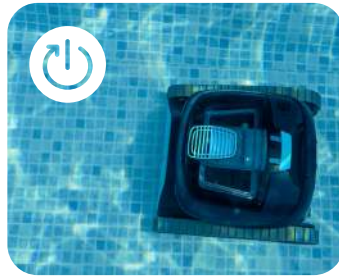

### The Same Unmatched Dolphin Performance - Now Cordless!

Discover the Dolphin LIBERTY 400 with its new cordless design for unmatched agility, and inductive charging. The LIBERTY 400 "Eco Mode" will keep your pool clean all week long with short and efficient cleaning cycles. While the "Cycle Selector" will let you choose between floor-only or floor and walls cleaning, you can use the "Click-Up™" for super-easy removal from the pool.

The LIBERTY 400 also includes the MyDolphin™ Plus app for easy control and cleaning programs setup.

Using powerful, intensive scrubbing action and a superior filtration system, you can get the same reliability and service you get with other Dolphin products - now cordless!

#### Inductive Charging

Magnetic Connect for super easy snap-in-place and walk-away charging